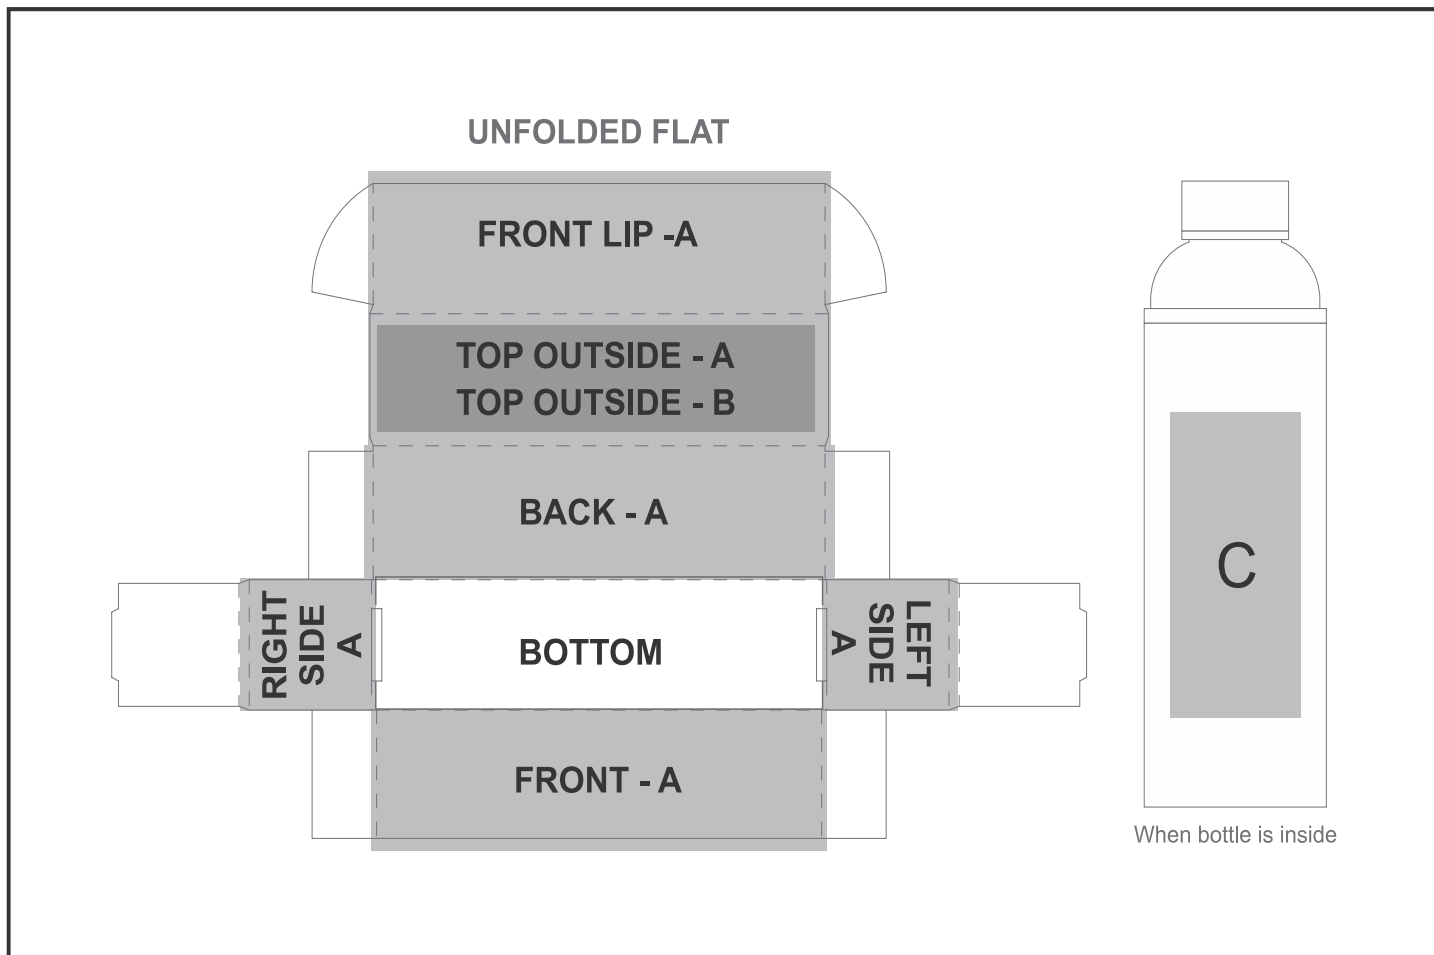

GF-KS-876-B

Kork Bottle in Bianca Custom Gift Box

Need to know:

- Includes 1-Position Direct Print on Box AND - Includes 1-Colour, 1-Position Screen Wrap (setup fee applies)

- **Please Note:** Due to the nature of the printing process, any white in a logo cannot be branded and we cannot guarantee an exact colour match as the box has a matt finish. The nature and inconsistency of the pre-cut boards may create a 1-3mm of unbranded space on the front lip and imperfections maybe be found within the print. Large solid coverage prints are not recommended, if large solid coverage is required, it is recommended on kraft boxes as imperfections are less noticeable

- Texture of artwork will affect the print.

Branding Options:

Position	Branding Method (Branding Code)	No. of Colours	Dimension
A	Digital Custom Packaging (DCP-CHG-2)	Full Colour	436,5mm wide x 364,5mm high
B	Digital Custom Packaging (DCP-CHG-2)	Full Colour	258mm wide x 62mm high
C	Screen Print (SB)	1 Colour	50mm wide x 110mm high